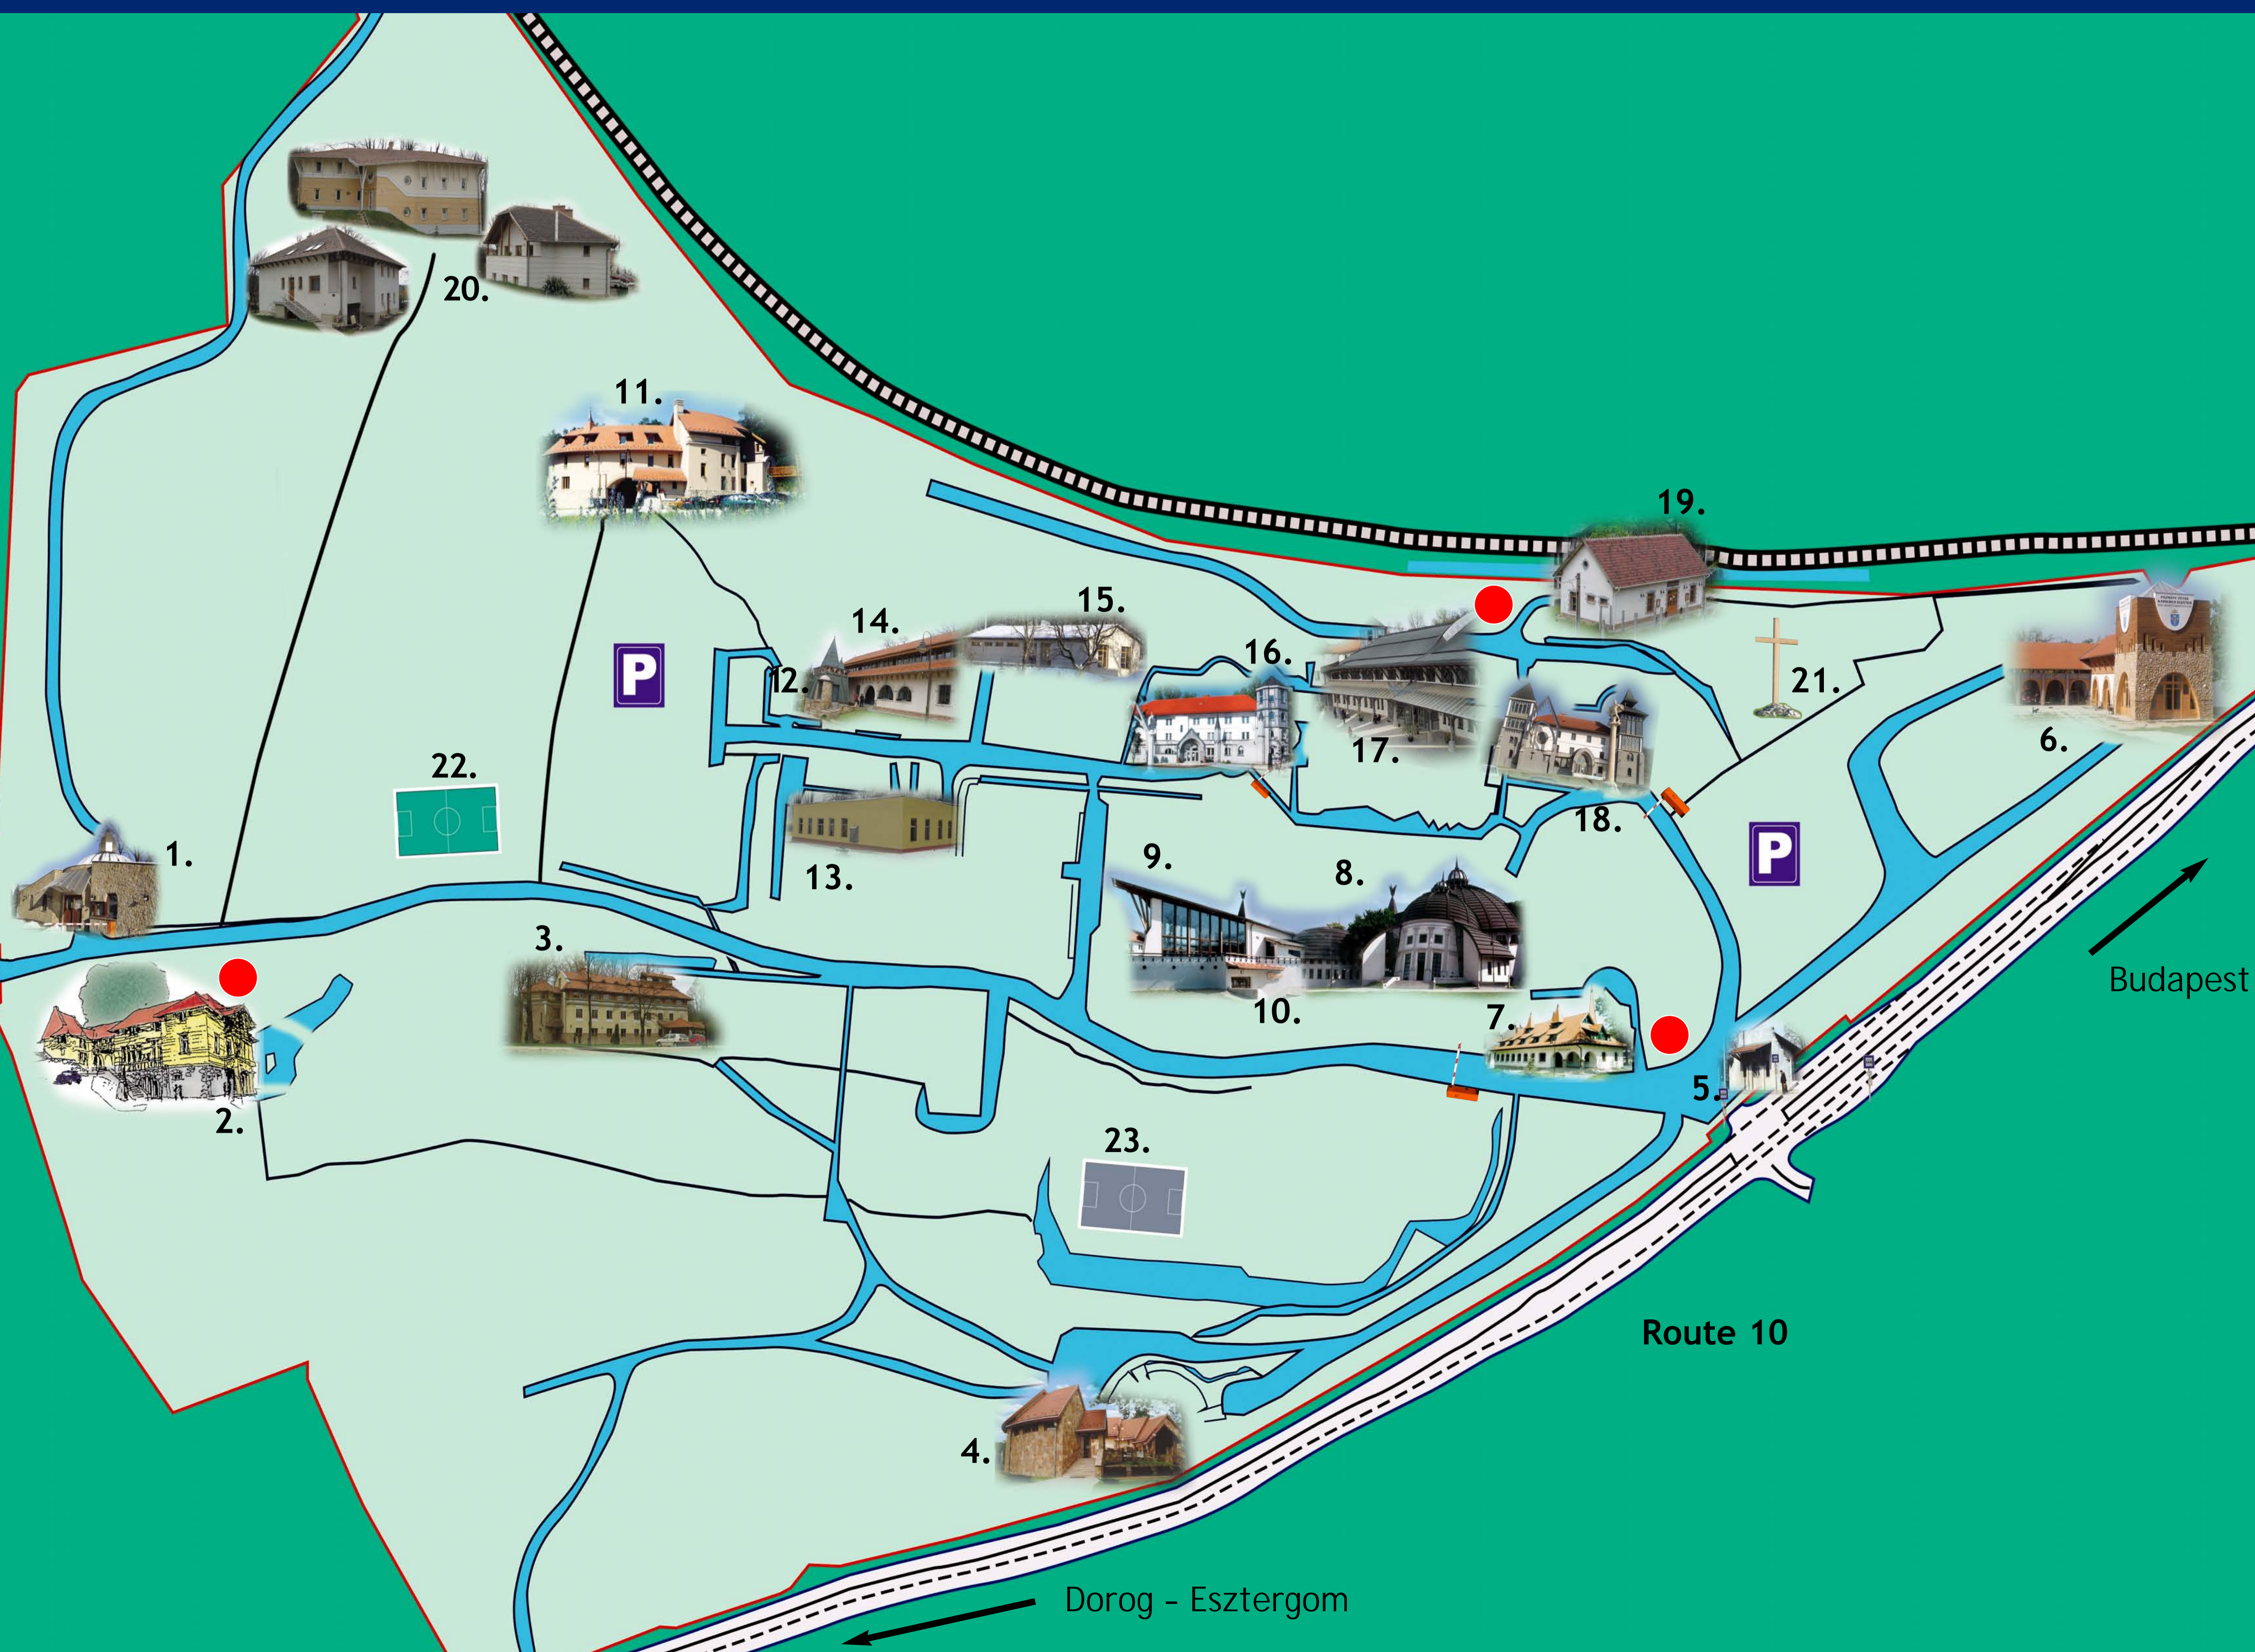

PÁZMÁNY PÉTER CATHOLIC UNIVERSITY FACULTY OF HUMANITIES

1. Main Gate
 2. Iustineum
 3. Catharineum
 4. Refectorium
 5. Entrance and bus-stop
 6. Grounds Maintenance Building
 7. Emericanum (*Office of the Dean*)
 8. Stephaneum (*Auditorium and Offices*)
 9. Stephaneum, Faculty and Student Club
 10. Bookstore
 11. St. Luisa Dormitory and Chapel
 12. Post Office
 13. Sports Center
 14. Quaestura (*Administrative Offices*)
 15. Auditorium
 16. Anselmianum
 17. Ambrosianum
 18. Augustineum
 19. Pázmáneum Train Station
 20. Faculty Housing
 21. Cross
 22. Grass Soccer Field
 23. Paved Soccer Field
- Information